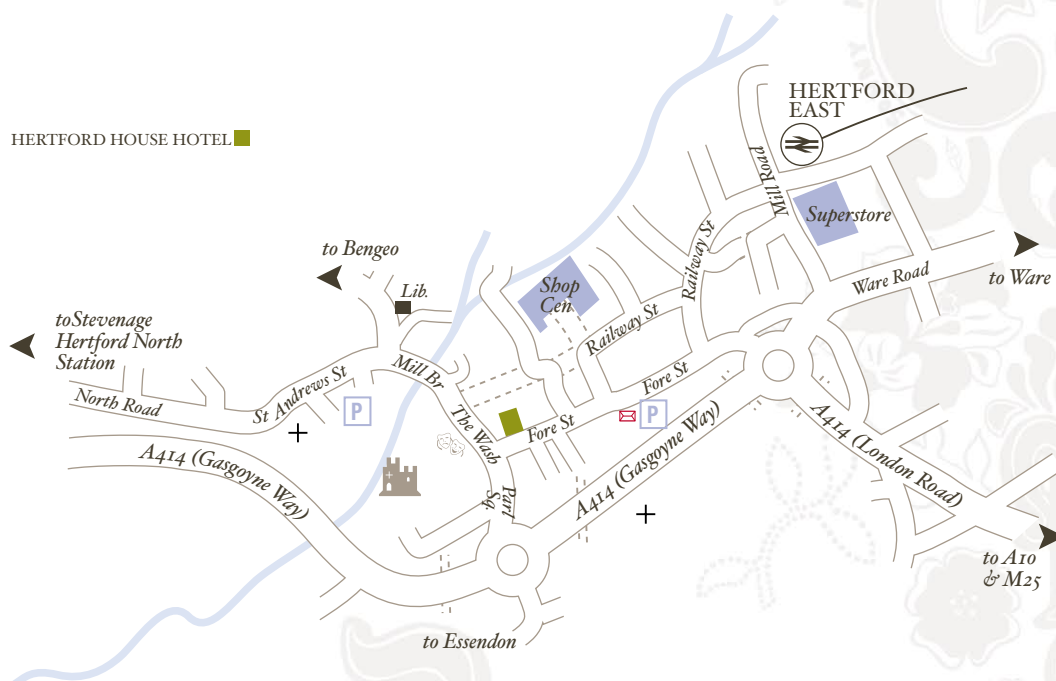

Grid Reference TL 325 126 Latitude: 51:47:46N (51.7961) Longitude : 0:04:41W (-0.0781)

TRANSPORTATION

Motorway

From the M25

Junction 25: A10 North - A414 West to Hertford

From the A1(M)

Junction 4: A414 East to Hertford

Airports

London Stansted International Airport

A120 West - A10 South - A414 West to Hertford

London Luton International Airport

A505 South - B653 South East - A6129 South - A414 East to Hertford

Railway Stations

Hertford North

North Road, Hertford

Destinations:

South: Moorgate or London Kings Cross (Terminus)

North: Cambridge & Peterborough

Hertford East

Mill Road, Hertford

Destinations:

South: London Liverpool Street (Terminus)

 **HERTFORD
HOUSE HOTEL**